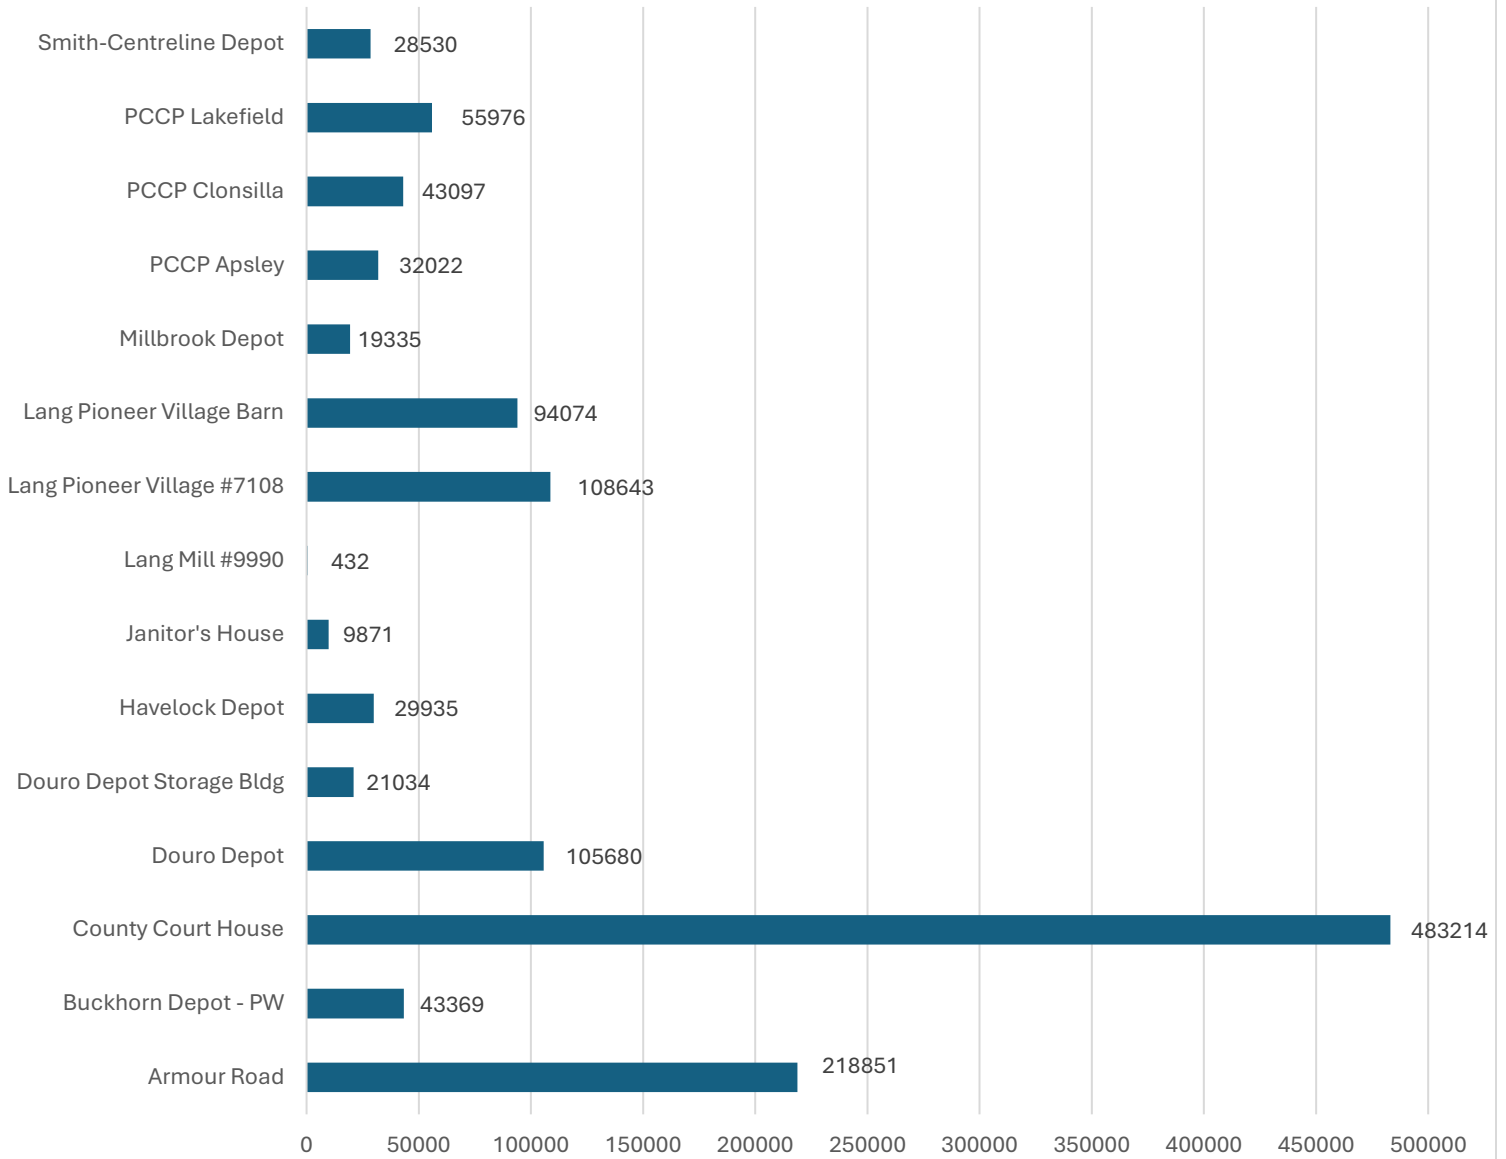

2025 GHG Emission Reporting

Electricity Consumption (kWh)

2025 GHG Emission Reporting