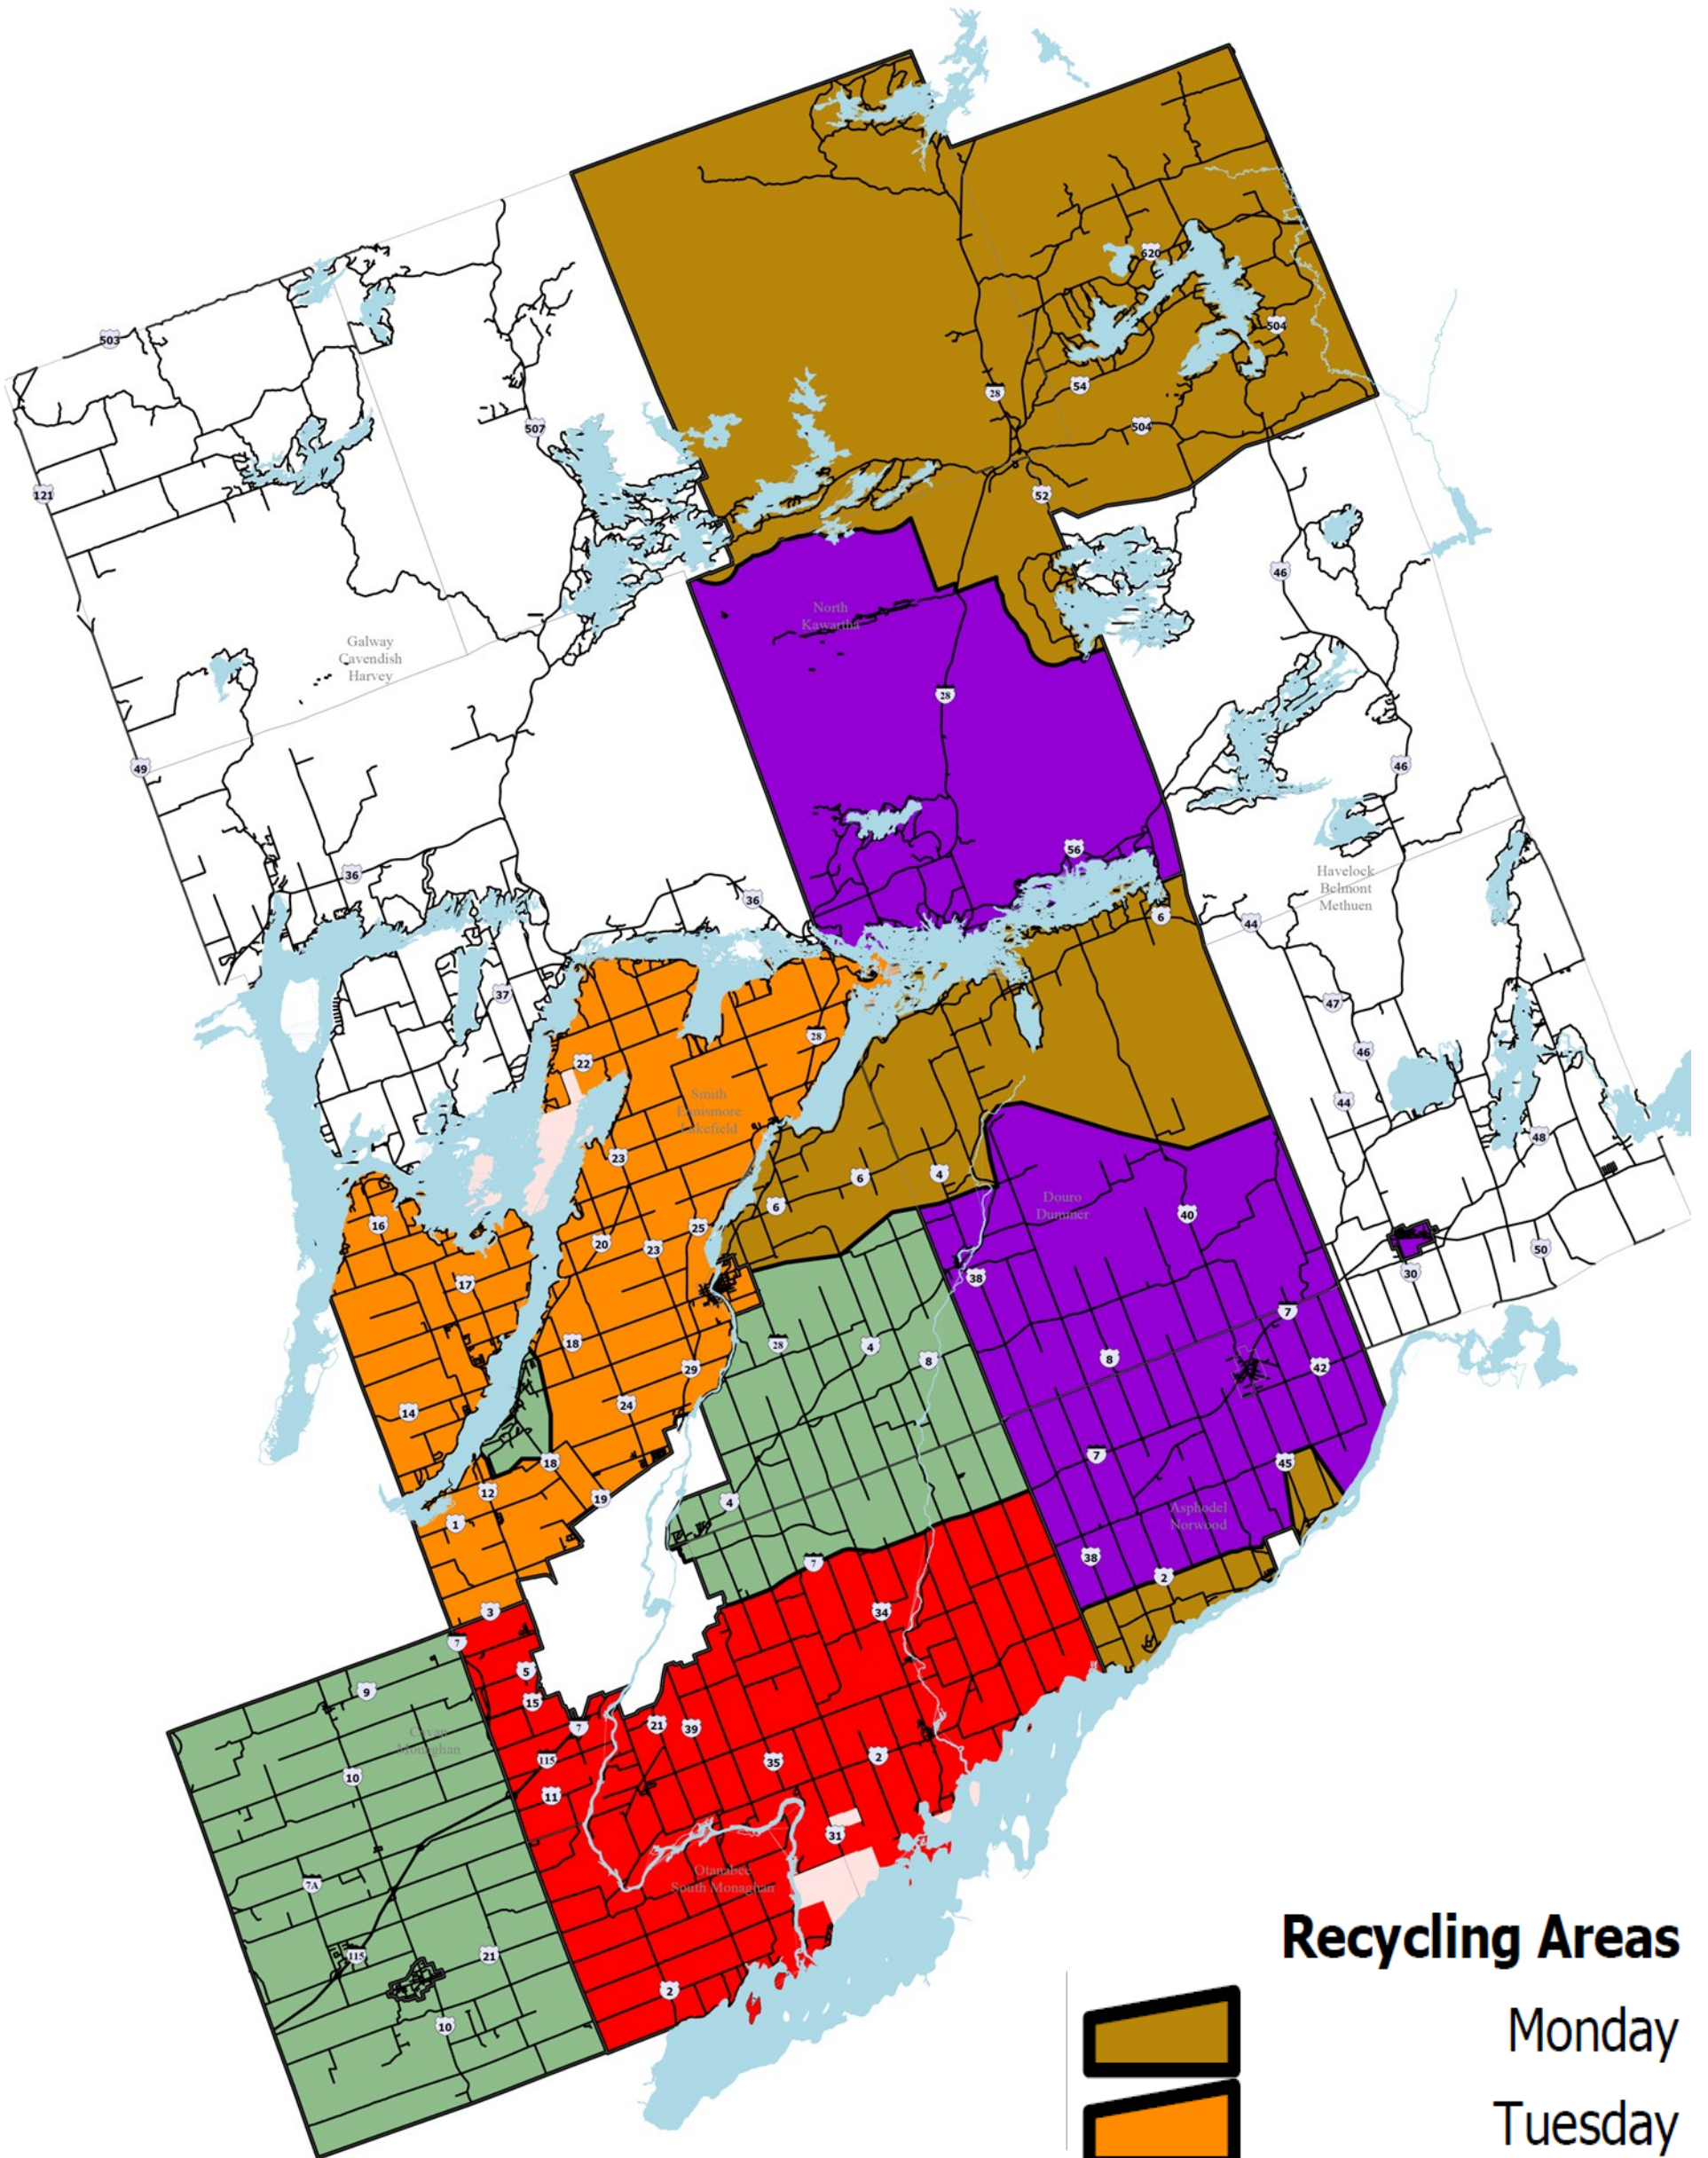

County of Peterborough Recycling Collection Days

Recycling Areas

Monday

Tuesday

Wednesday

Thursday

Friday

For further assistance please call
705-775-2737