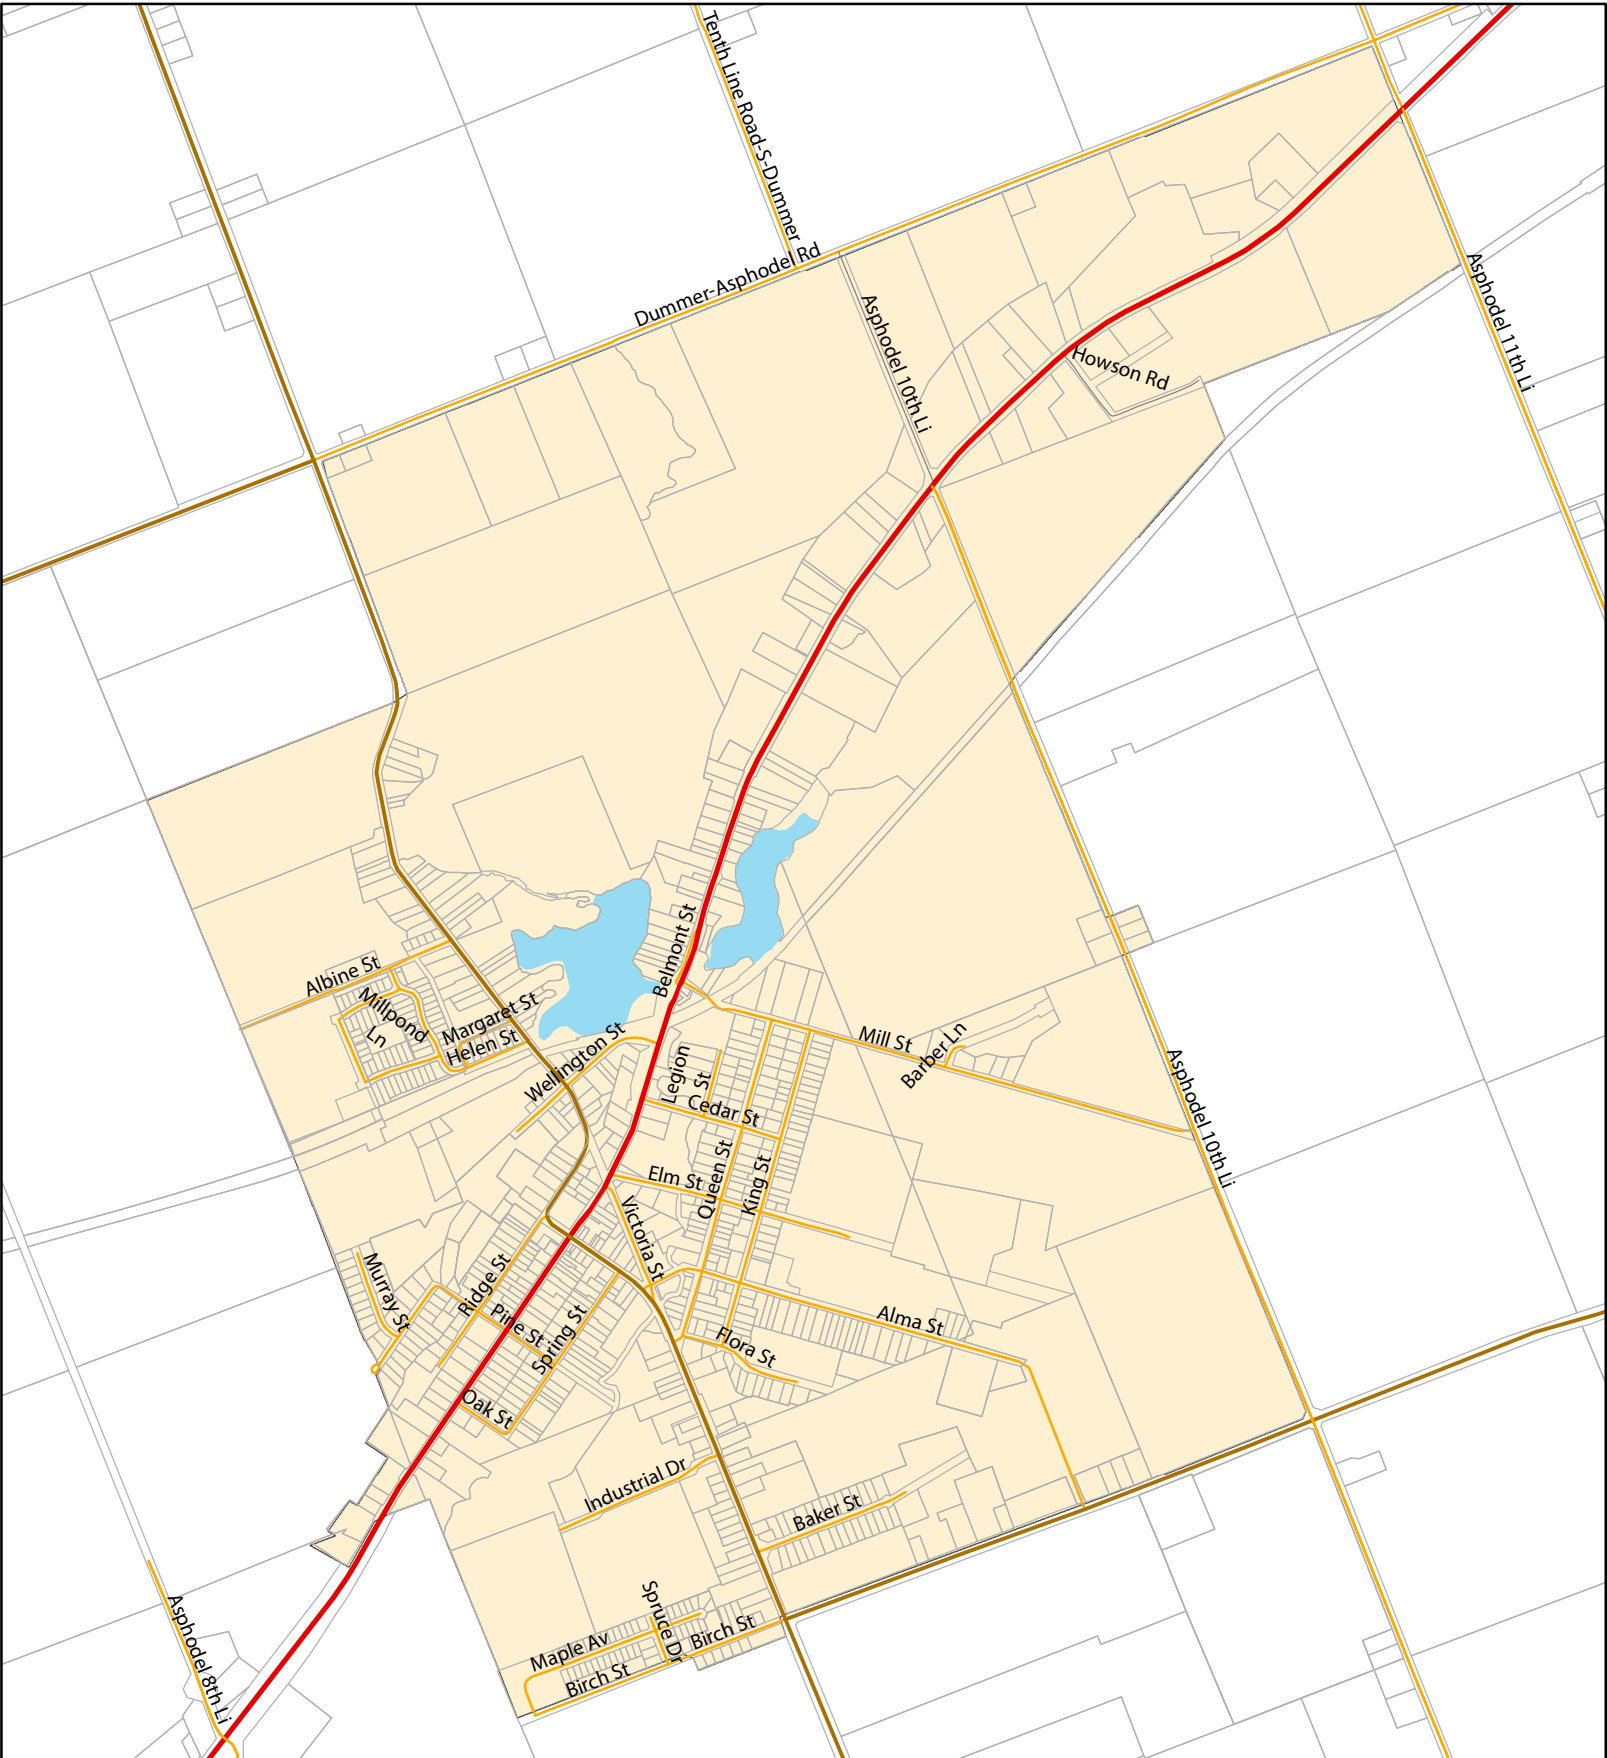

Norwood

- Kings** (Red line)
- County** (Yellow line)
- Township** (Orange line)
- Private** (Grey line)
- Leaf and Yard** (Light orange shaded area)

1 cm = 183 meters

Distance To
Travel(km): 28.56