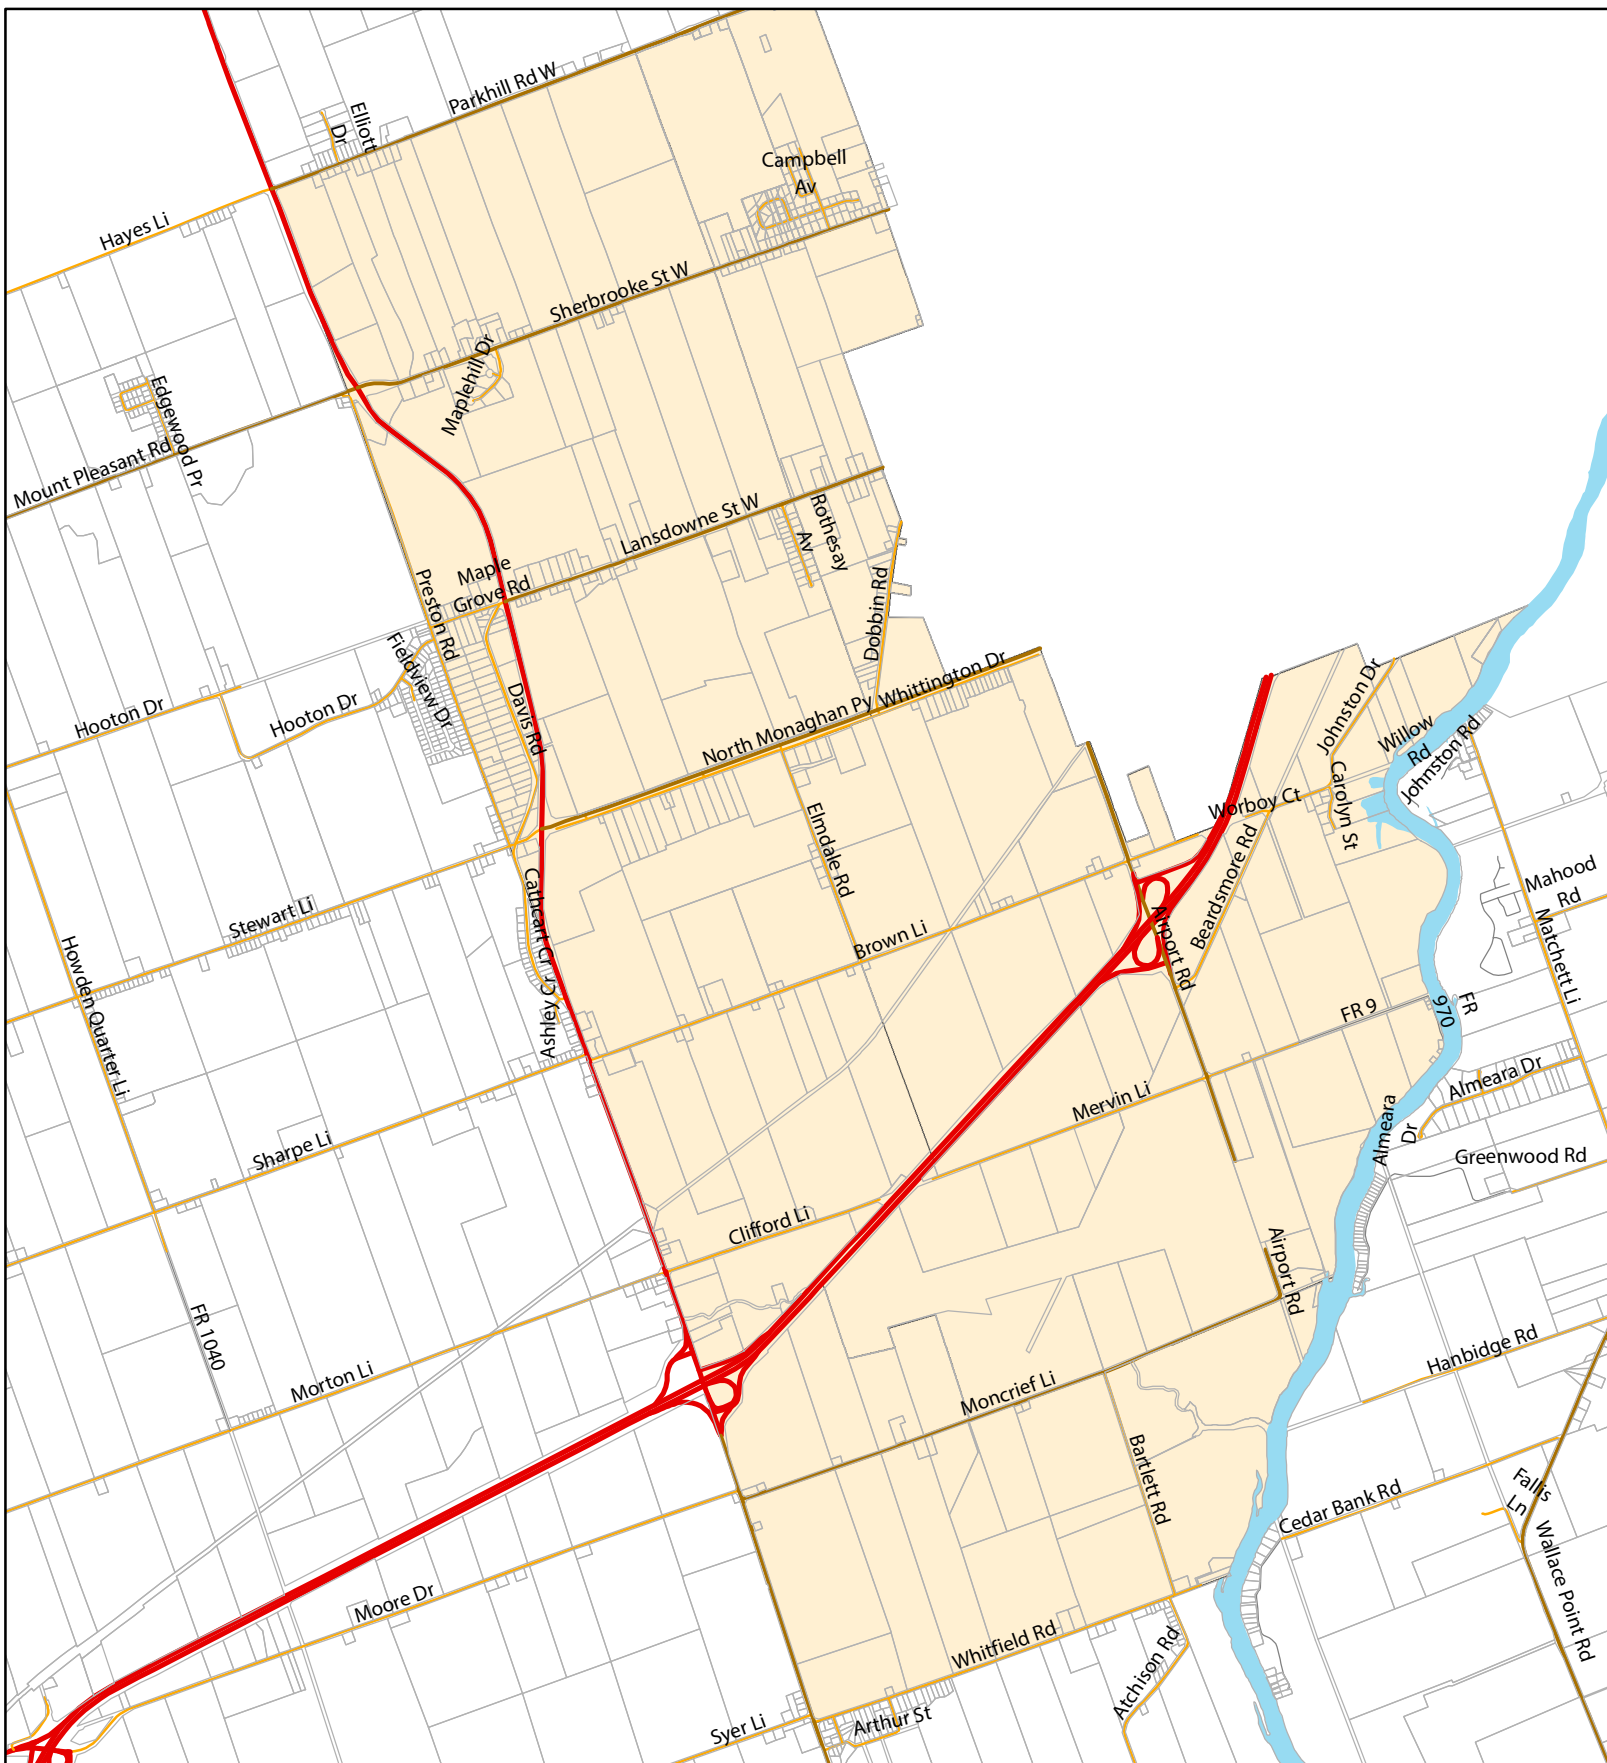

# North Monaghan

- Kings** (Red line)
- County** (Brown line)
- Township** (Yellow line)
- Private** (Grey line)
- Leaf and Yard** (Light brown shaded area)
- Leaf and Yard** (Light orange shaded area)

1 cm = 466 meters

Distance To Travel(km): 74.64