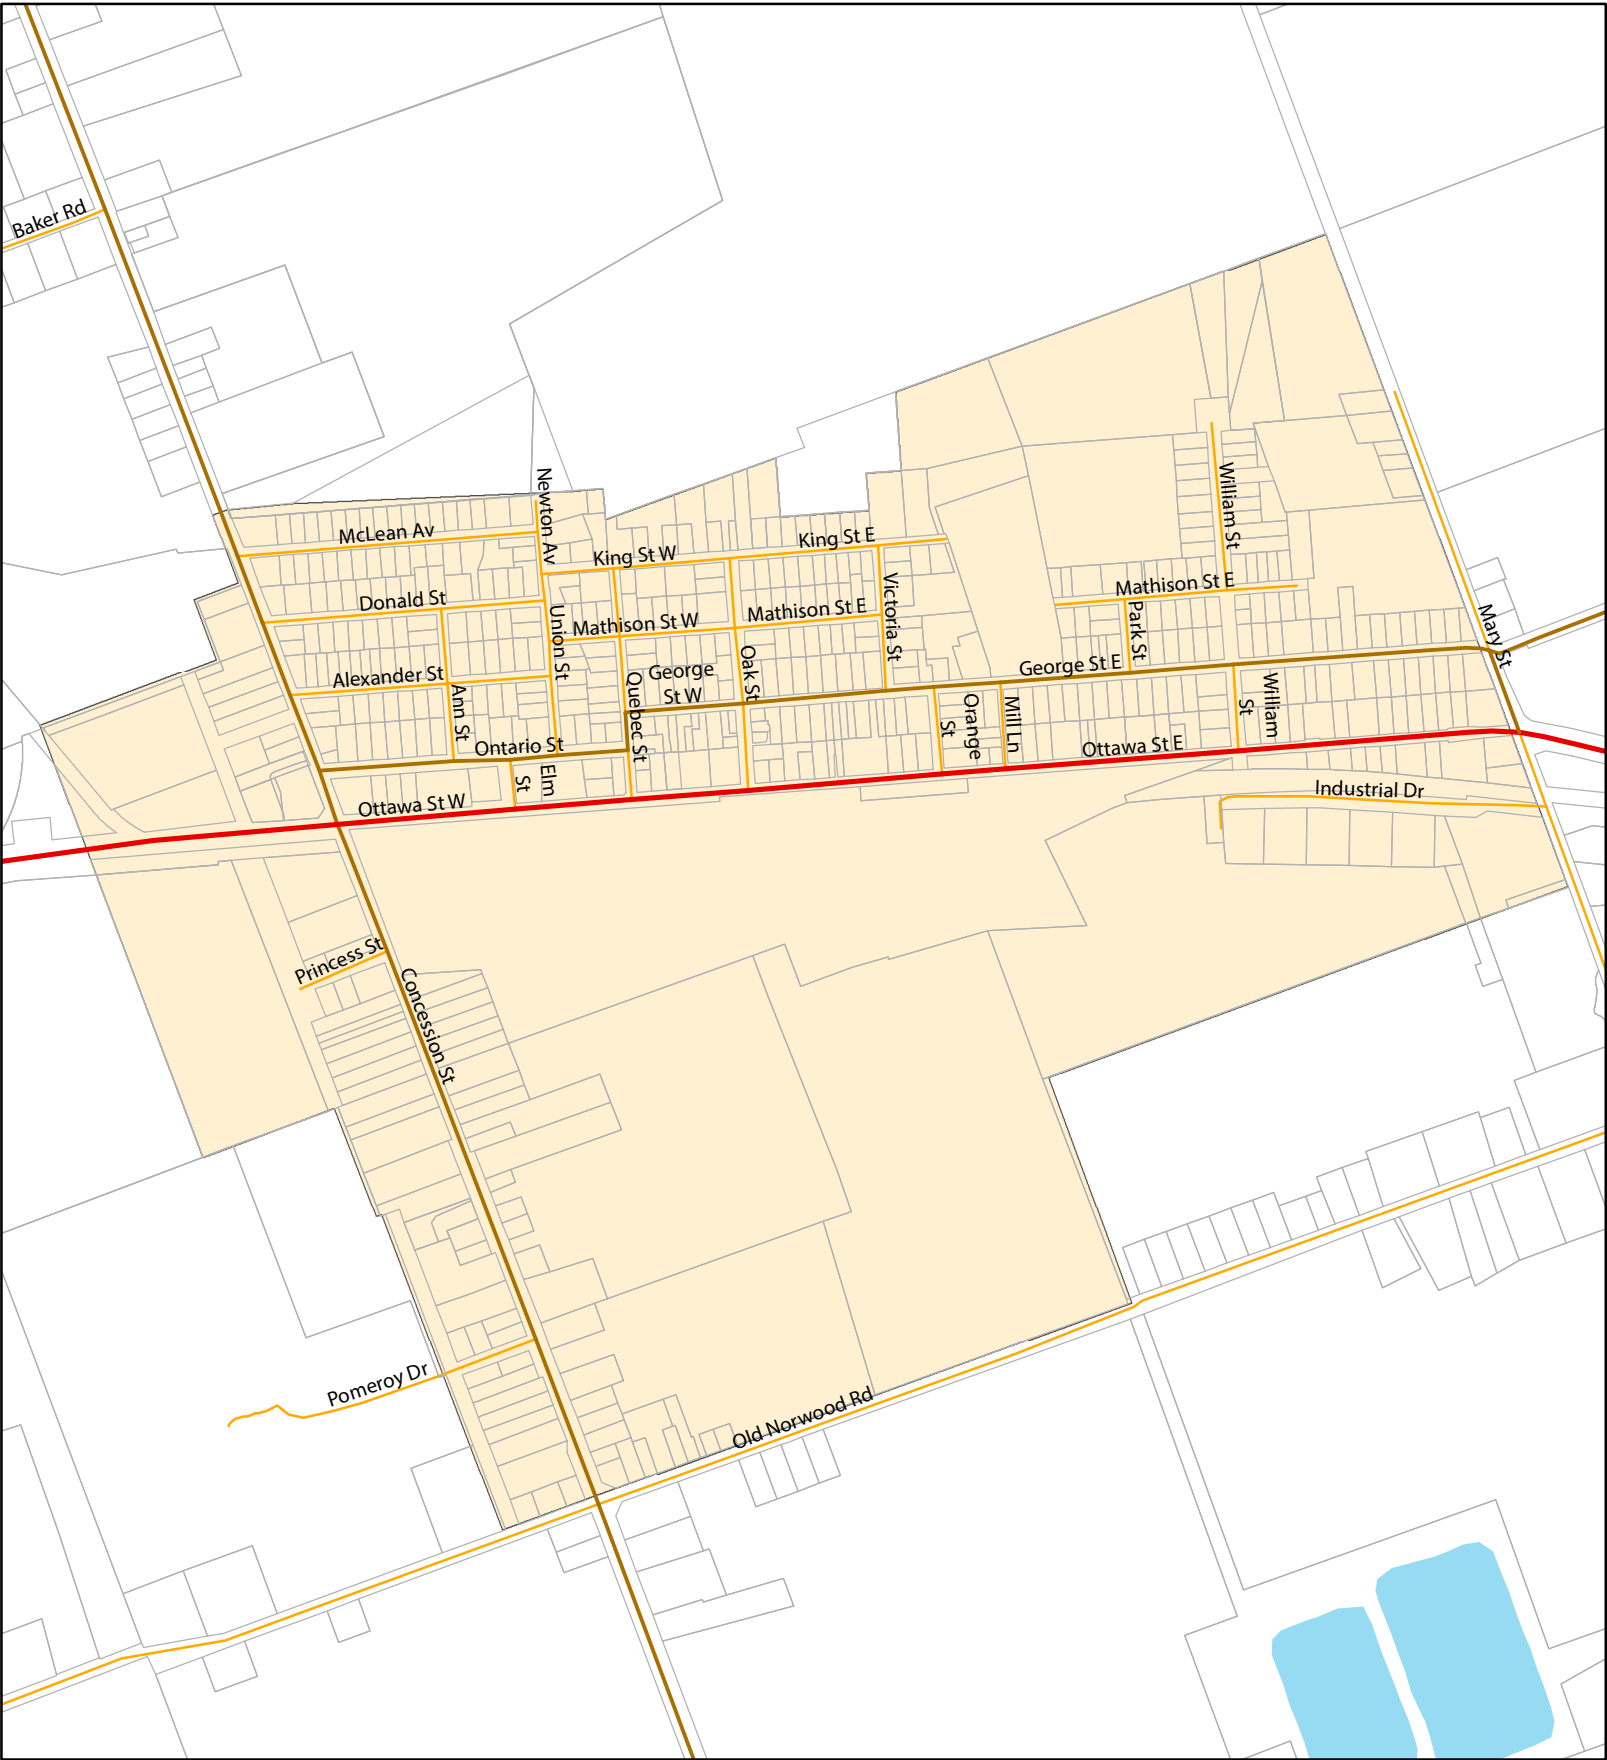

Havelock

- Kings** (Red line)
- County** (Brown line)
- Township** (Yellow line)
- Private** (Grey line)
- Leaf and Yard** (Orange shaded area)
- Leaf and Yard** (Orange shaded area)

1 cm = 102 meters

Distance To
Travel(km): 17.08