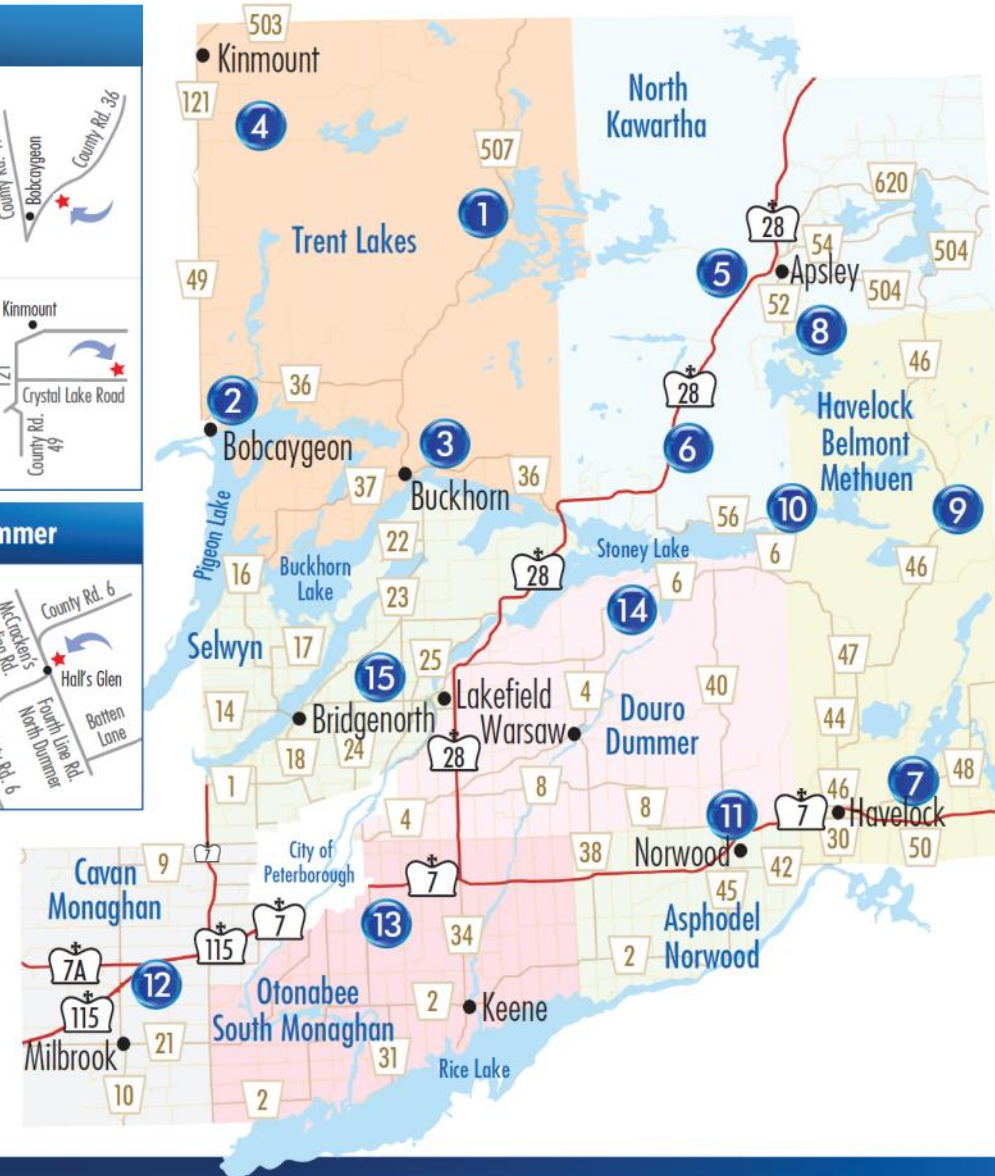

Waste Site Locations

Be ready to show current waste site pass.

- Recycling
- Garbage
- Municipal Hazardous and Special Waste
- Organics
- Electronics Recycling

Trent Lakes

1 Cavendish Transfer Station	2 Bobcaygeon Transfer Station
3 Buckhorn Transfer Station	4 Crystal Lake Transfer Station

Selwyn

15 Smith Landfill Site

Douro • Dummer

14 Hall's Glen Transfer Station

Cavan • Monaghan

12 Cavan Transfer Station

North Kawartha

5 Anstruther Transfer Station	6 Haultain Transfer Station

Havelock • Belmont • Methuen

7 6th Line Transfer Station	8 Jack's Lake Transfer Station
9 Oak Lake Transfer Station	10 West Kosh Lake Landfill Site

Otonabee • South Monaghan

13 Drummond Line Transfer Station

Asphodel • Norwood

11 Norwood Landfill Site