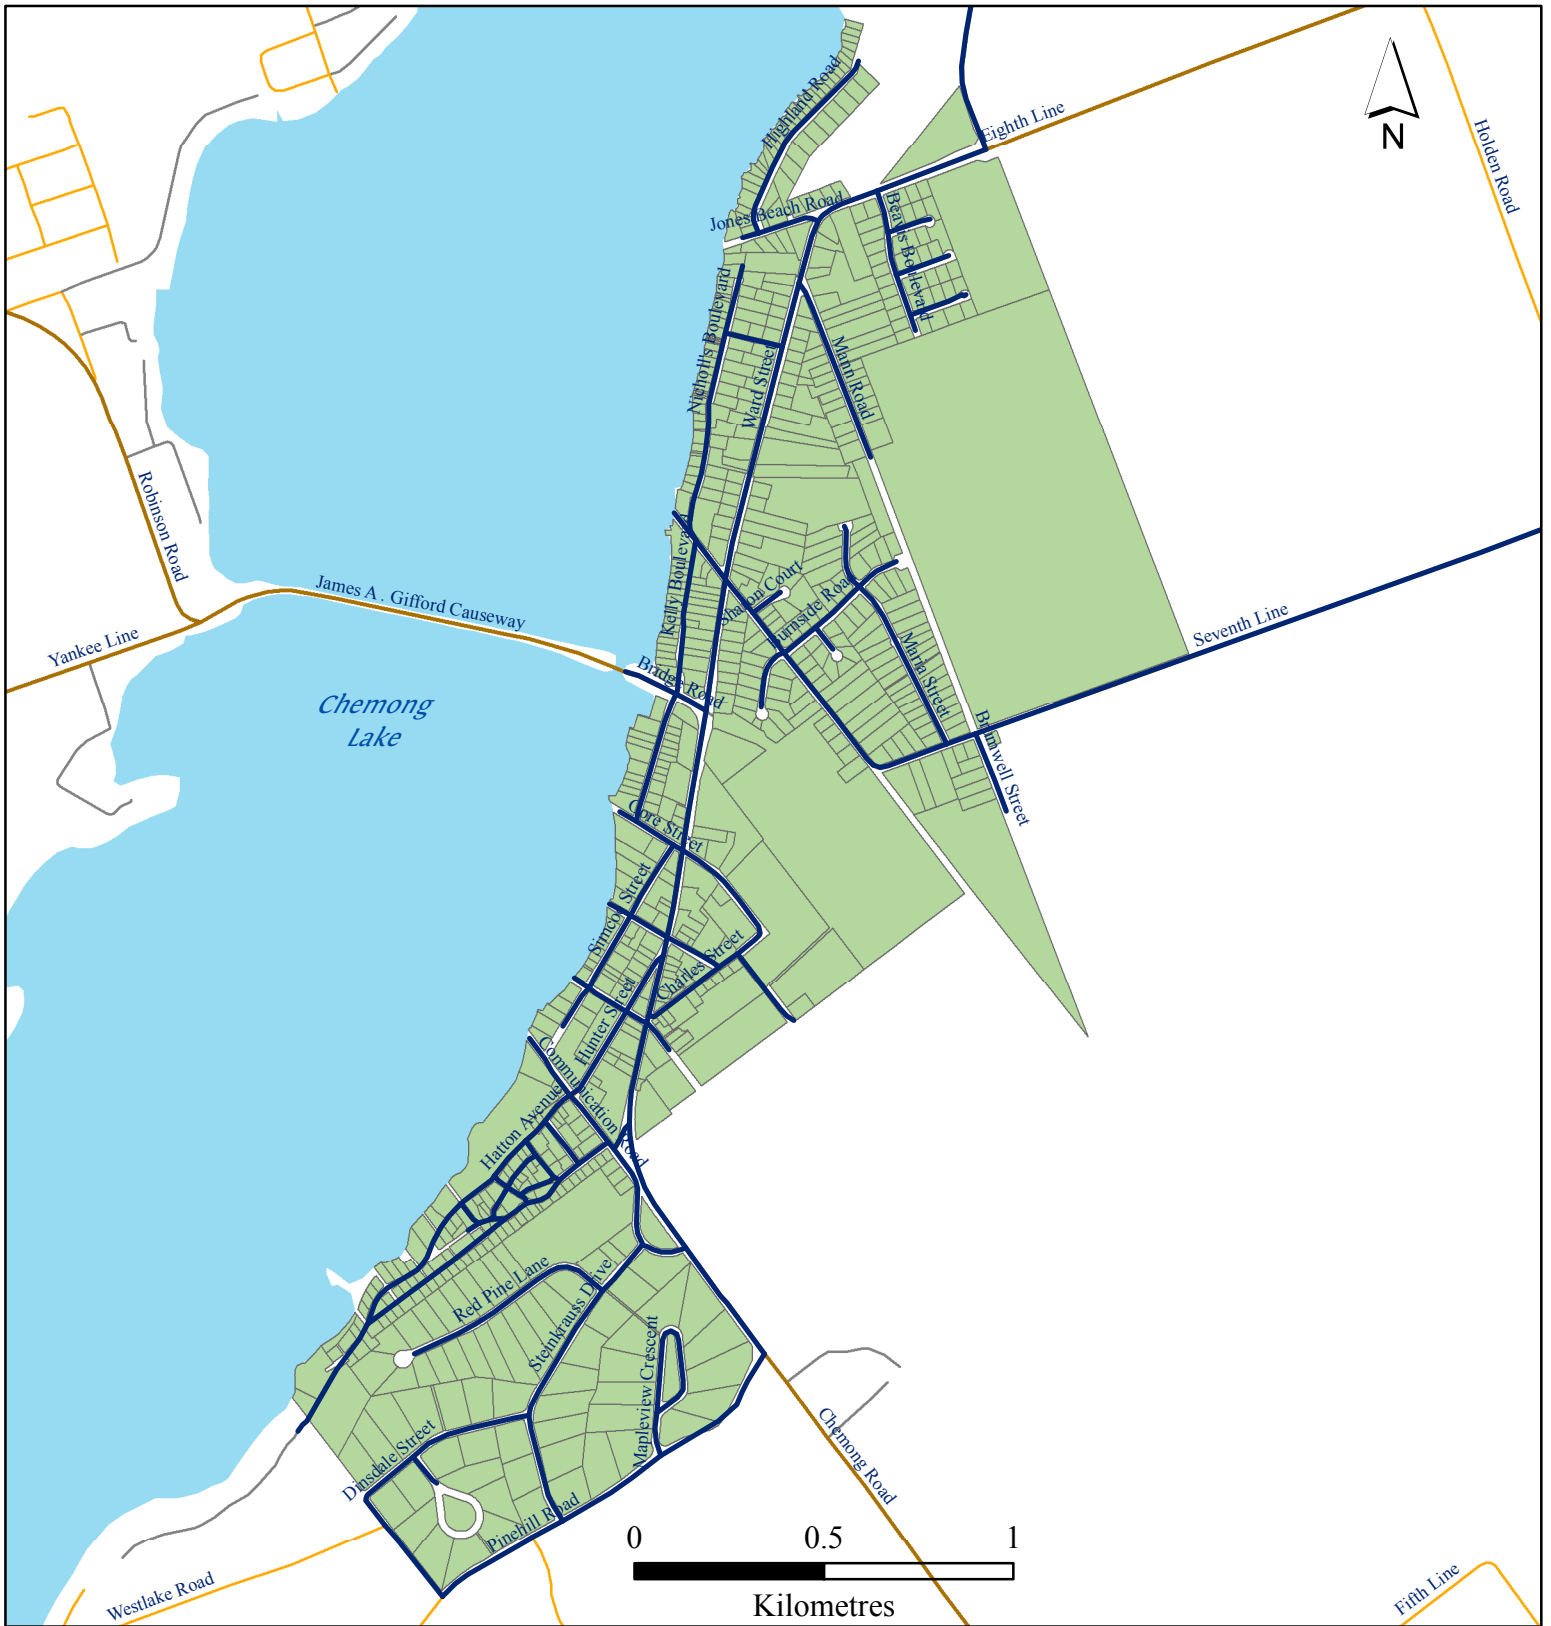

Bridgenorth

- **Depots**
- Proposed Leaf and Yard Waste Locations**
- Roads to be Travelled**
- Kings**
- County**
- Township**
- Private**

Total Household
Count: 749

Kilometres To Travel
on Roads: 23.21