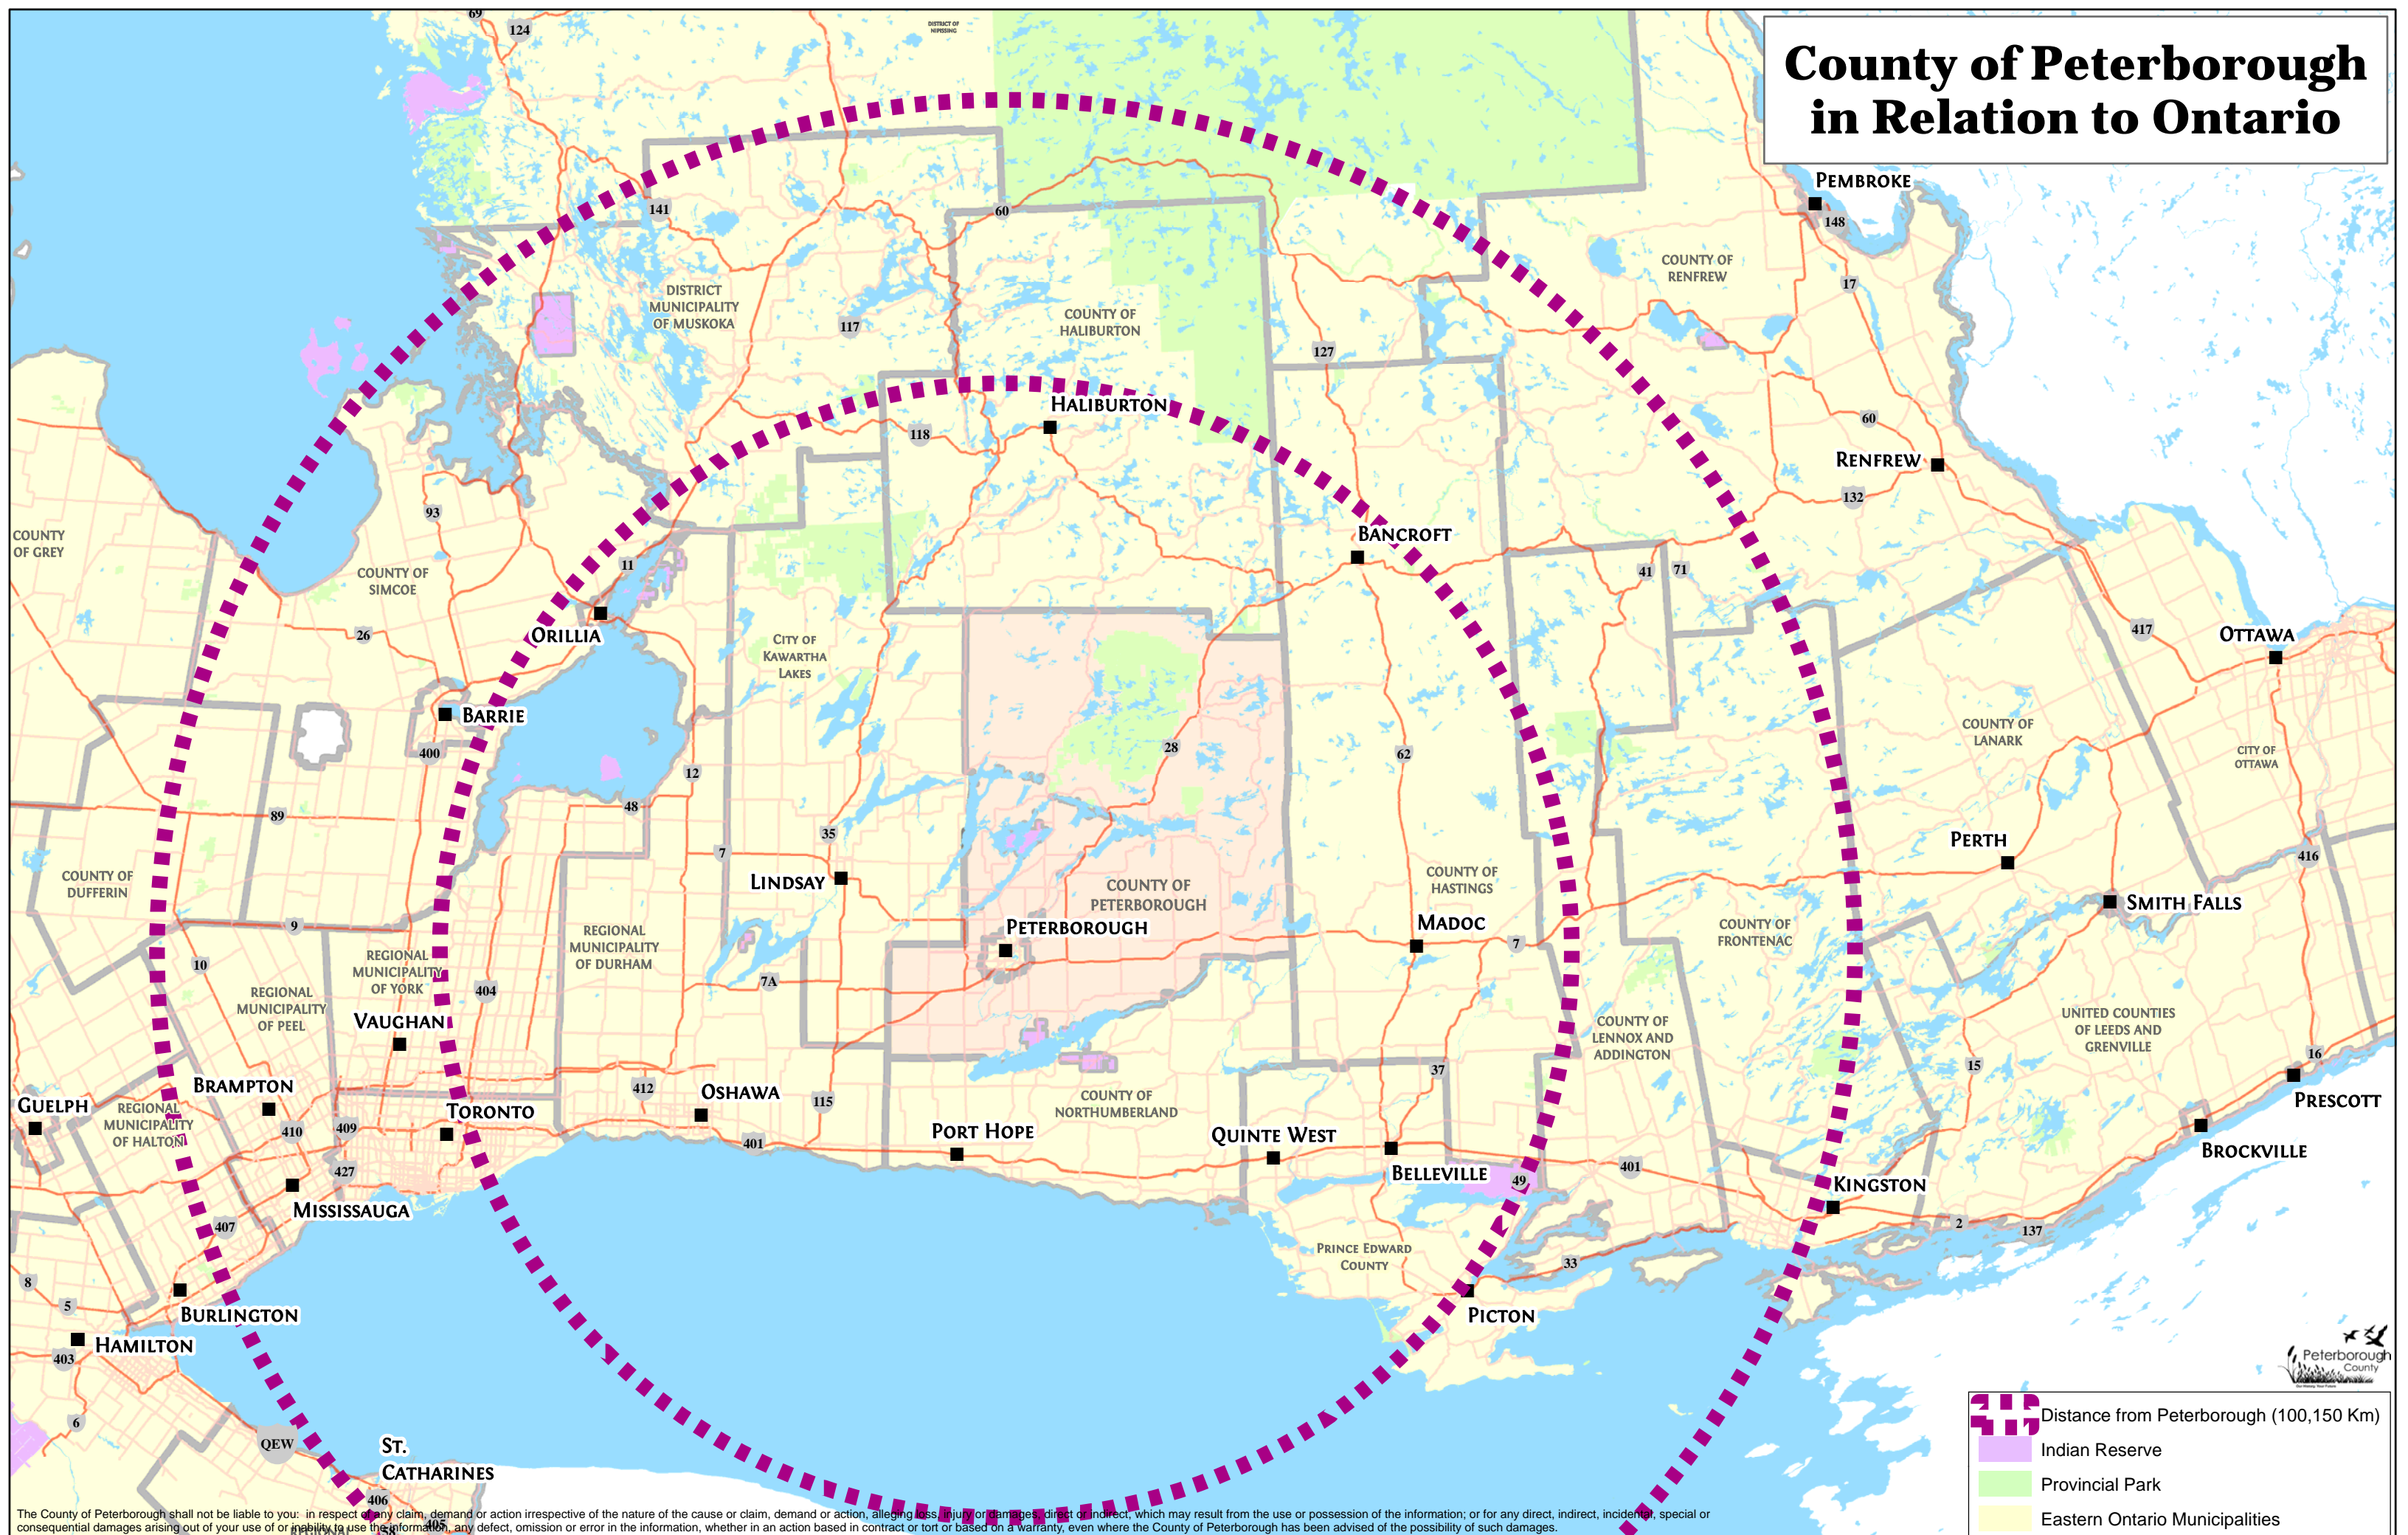

County of Peterborough in Relation to Ontario

 Distance from Peterborough (100,150 Km)

 Indian Reserve

 Provincial Park

 Eastern Ontario Municipalities

The County of Peterborough shall not be liable to you: in respect of any claim, demand or action irrespective of the nature of the cause or claim, demand or action, alleging loss, injury or damages, direct or indirect, which may result from the use or possession of the information; or for any direct, indirect, incidental, special or consequential damages arising out of your use of or inability to use the information, any defect, omission or error in the information, whether in an action based in contract or tort or based on a warranty, even where the County of Peterborough has been advised of the possibility of such damages.