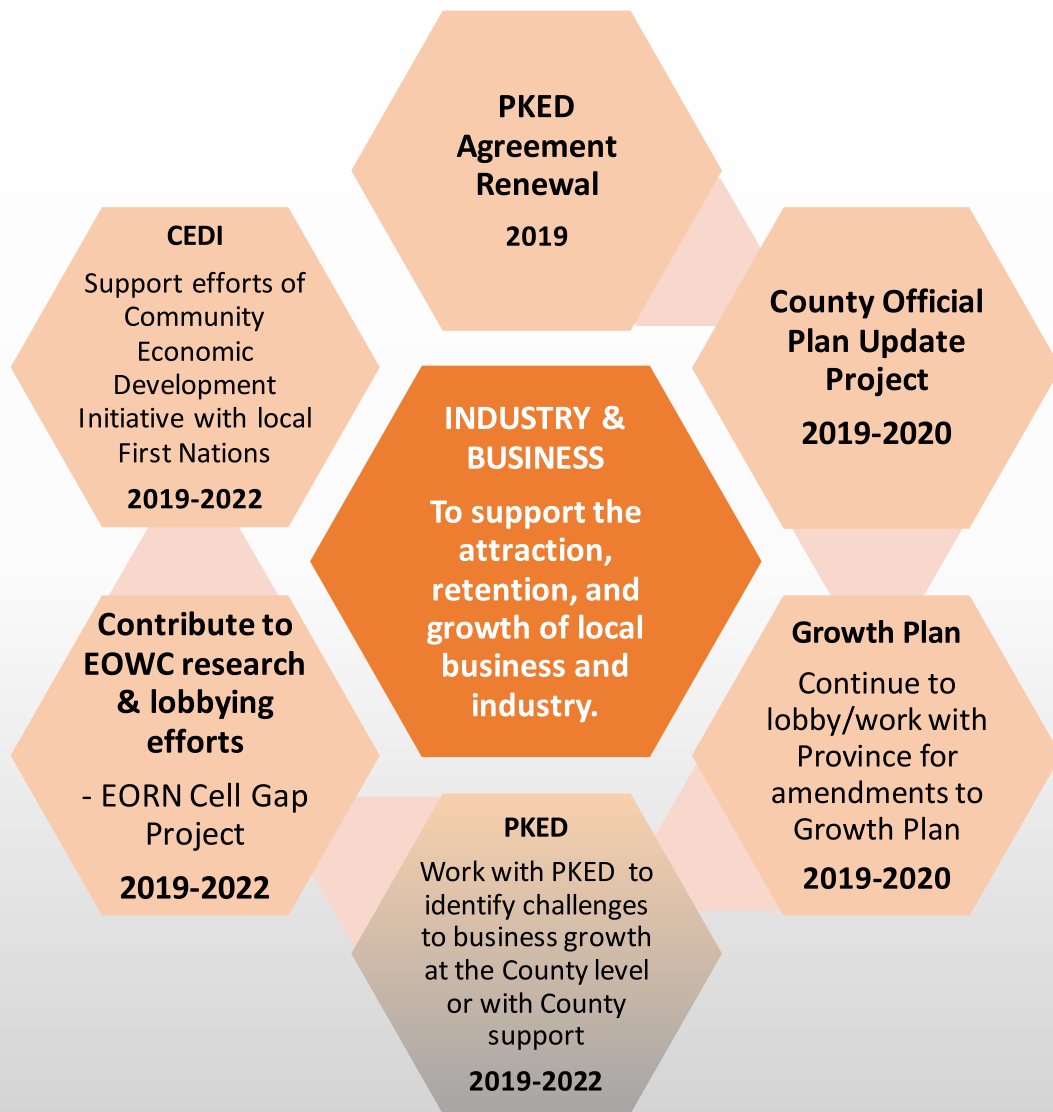

2019-2022 Peterborough County Strategic & Operational Plan

2019-2022 Peterborough County Strategic & Operational Plan

Vision

Peterborough County is a very special place for people, where planning and stewardship protect a diverse landscape, lifestyle and sense of community.

To achieve this vision, the County will:

- Respect and protect its traditions of rural lifestyle
- Maintain and enhance its quality of life through managed orderly growth and development
- Protect the integrity of the environment
- Preserve and promote the County's heritage and culture
- Provide an efficient, helpful, cost-effective form of County Government

Adopted by County Council at its meeting September 4th, 1991

Peterborough
County

Our History - Your Future