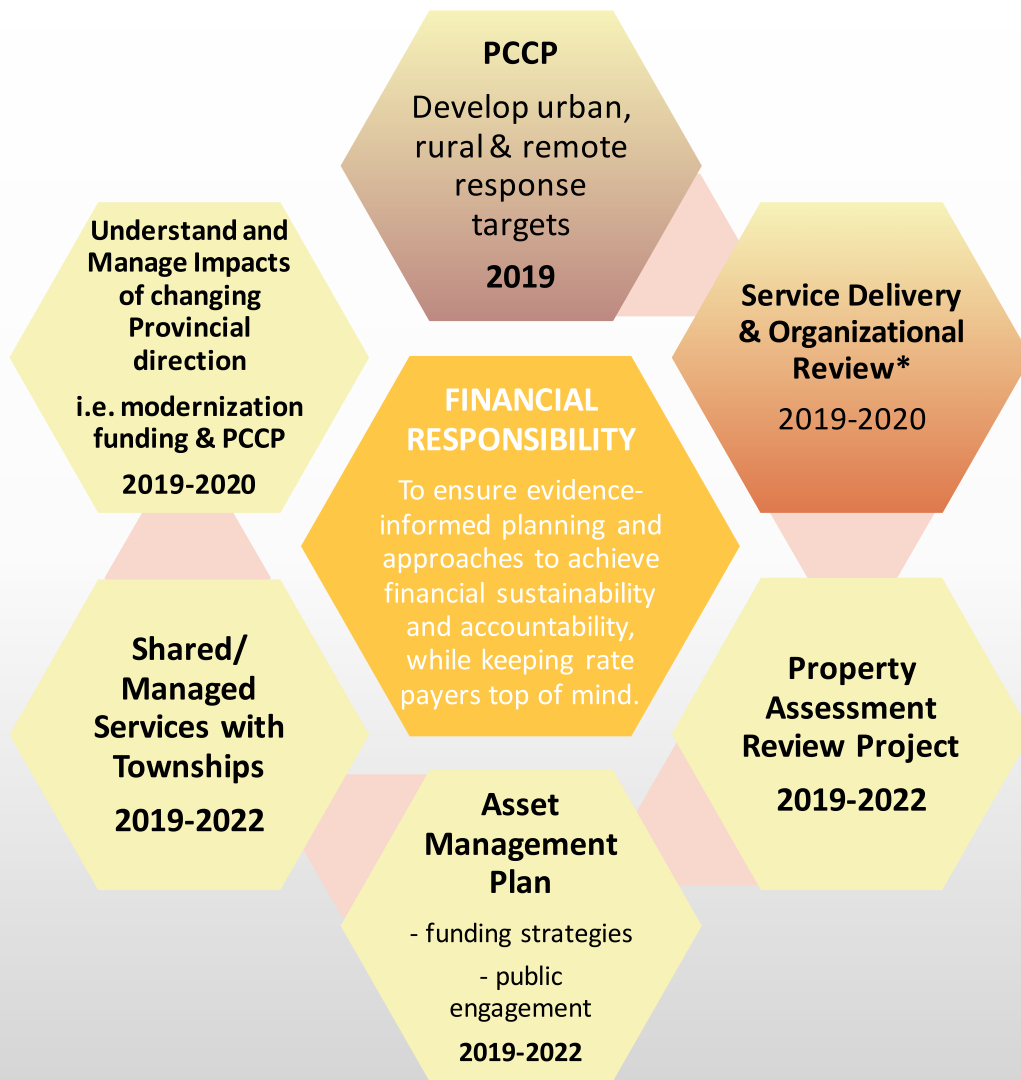

2019-2022 Peterborough County Strategic & Operational Plan

2019-2022 Peterborough County Strategic & Operational Plan

Vision

Peterborough County is a very special place for people, where planning and stewardship protect a diverse landscape, lifestyle and sense of community.

To achieve this vision, the County will:

- Respect and protect its traditions of rural lifestyle
- Maintain and enhance its quality of life through managed orderly growth and development
- Protect the integrity of the environment
- Preserve and promote the County's heritage and culture
- Provide an efficient, helpful, cost-effective form of County Government

Adopted by County Council at its meeting September 4th, 1991

Peterborough
County

Our History - Your Future