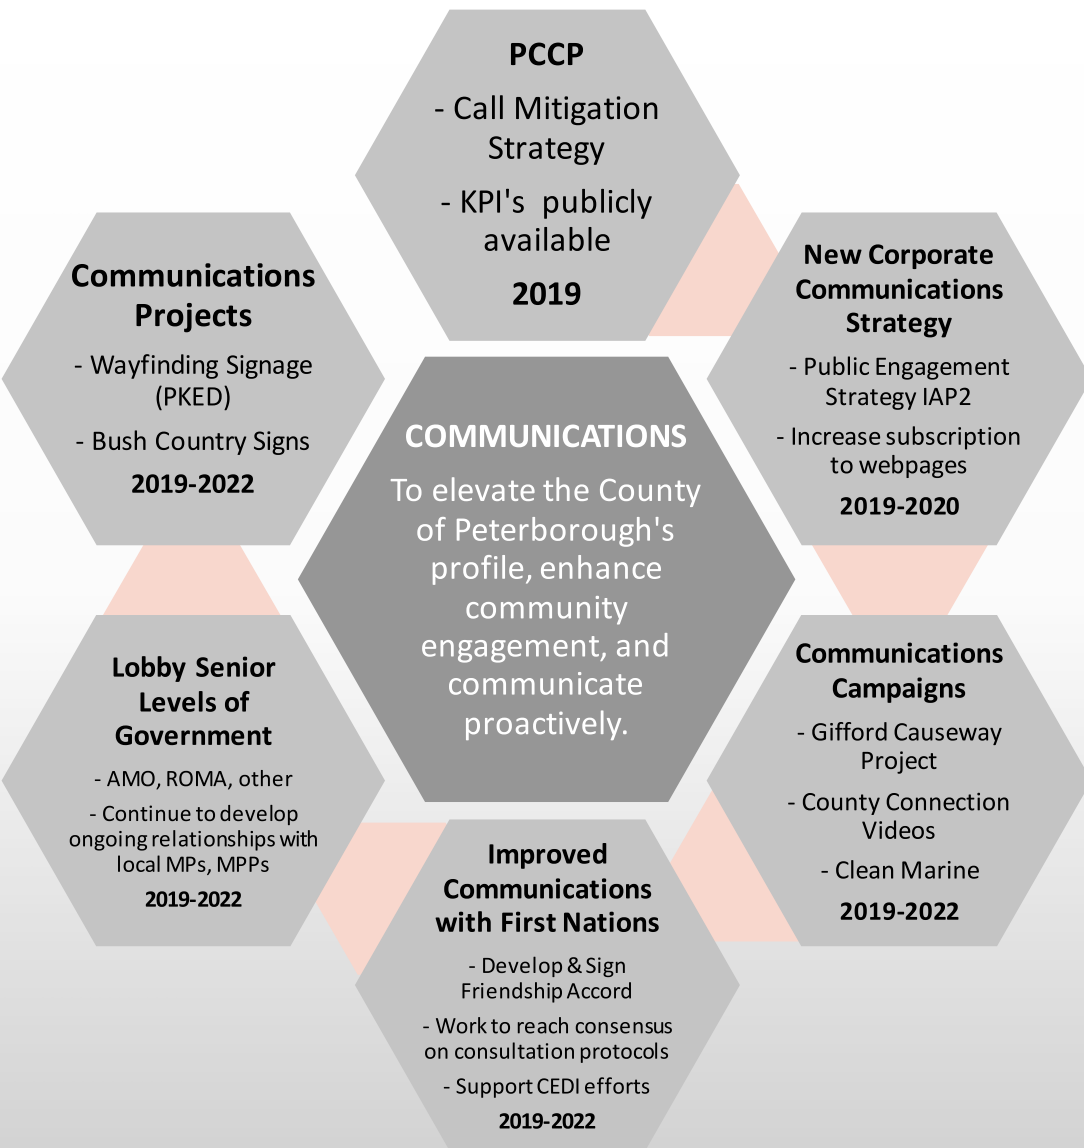

2019-2022 Peterborough County Strategic & Operational Plan

2019-2022 Peterborough County Strategic & Operational Plan

Vision

Peterborough County is a very special place for people, where planning and stewardship protect a diverse landscape, lifestyle and sense of community.

To achieve this vision, the County will:

- Respect and protect its traditions of rural lifestyle
- Maintain and enhance its quality of life through managed orderly growth and development
- Protect the integrity of the environment
- Preserve and promote the County's heritage and culture
- Provide an efficient, helpful, cost-effective form of County Government

Adopted by County Council at its meeting September 4th, 1991

Peterborough
County

Our History - Your Future