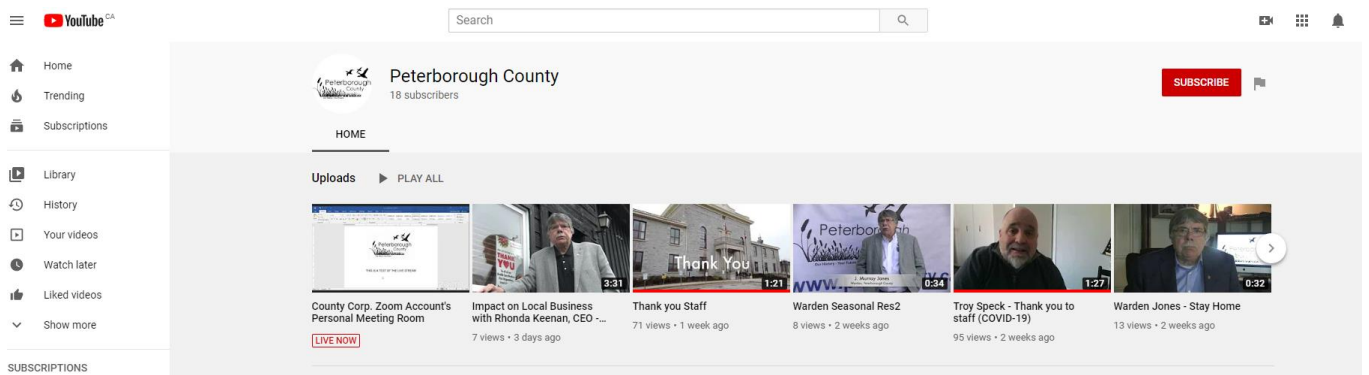

How To: Access to Council Meetings Through Live Streaming on YouTube

Streaming of Council meetings on YouTube can be delayed. If tuning in right at 9:30 a.m. you may have to go in and out of the YouTube page a couple of times. It is suggested to join the live stream 5 minutes after the meeting is expected to start.

1. Go to the County of Peterborough Website www.ptbocounty.ca/

YouTube
Channel
Button

2. On the County's homepage, click the YouTube Channel button in the type right corner (red icon with white play symbol in the middle).

This will take you to the Peterborough County YouTube page.

3. Look for the video that says **Live Now**.

4. Click on the live video and it will play.

How To: Access to Council Meetings Through Live Streaming on YouTube